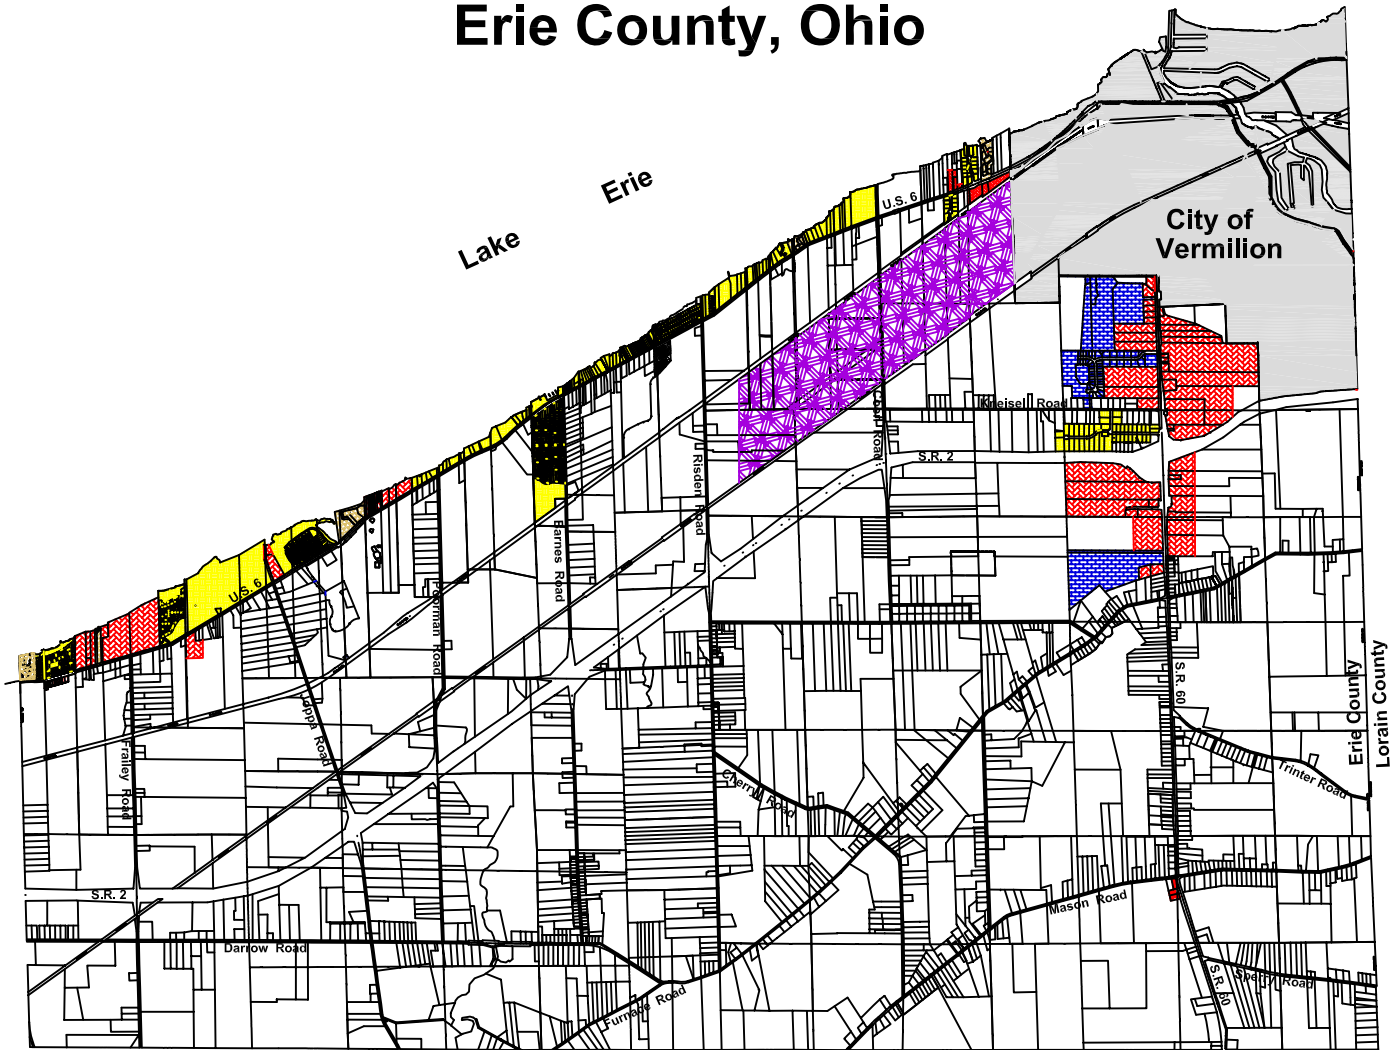

Vermilion Township Zoning

Erie County, Ohio

VERMILION TOWNSHIP ZONING DISTRICTS

	A AGRICULTURE		C-1 LOCAL COMMERCIAL
	R-R RURAL RESIDENTIAL/ SINGLE FAMILY		C-2 GENERAL COMMERCIAL
	R-1 SINGLE FAMILY SERVICE RESIDENTIAL (R-1) (R-1A) (R-1B)		I-1 LIGHT INDUSTRIAL
	R-2 TWO FAMILY RESIDENTIAL		MG MINERAL AGGREGATE
	R-3 MULTI-FAMILY RESIDENTIAL		PUD PLANNED UNIT DEVELOPMENT

Prepared by Erie County Department of Planning and Development

This map is to be used for illustrative purposes. Refer to the original documents for accuracy. Erie County, Ohio assumes no liability or responsibility for any errors or omissions contained herein.

Source: Vermilion Township Zoning Map

Map Updated: October 2015

Map Approved: November 4, 2015

Vermilion Township Resolution No. 50-15